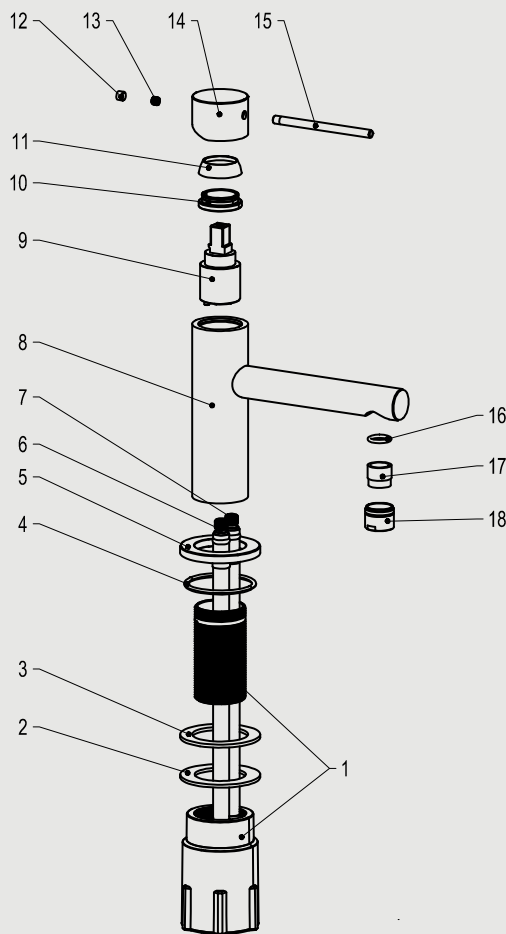

Edition: 2020-04-01

1. 1 Fixing bushing
2. 2 Washer
3. 3 Threaded tube
4. 4 O ring
5. 5 Base
6. 6 Flexible hose
7. 7 Flexible hose
8. 8 Body
9. 9 Cartridge
10. 10 Screw nut
11. 11 Cover ring
12. 12 Rubber
13. 13 Inner hex screw
14. 14 Handle base
15. 15 Handle bar
16. 16 O ring
17. 17 Aerator cover
18. 18 Aerator

Vertex Coal

Håndvaskarmatur i rustfrit stål.

Art nr

412222

Tekniske data:

Hulboring: 35 mm